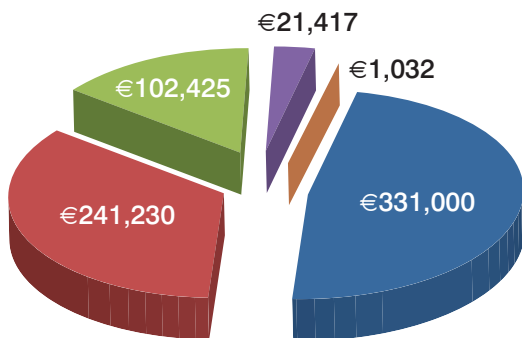

Communications

42,237

UNIQUE VISITORS
accessed information on
our website www.npc.ie

NPC Surveys 2016

- NPC Homework Survey for Children
- NPC Homework Survey for Parents
- NPC Homework Survey for Teachers and Principals
- Special Interest Group Review
- Walk in My Shoes
- Science Foundation Ireland Survey
- After School Care: Parents' views and needs
- School Uniform costs
- Tell us about your child's Rural or Island school

18,726

Responses were
received to
NPC Surveys

Finances

INCOME

- Department of Education & Skills funding grant
- Income from sponsoring bodies
- Membership fees
- Course fees
- Other

EXPENDITURE

- Council related activities
- Governance Costs