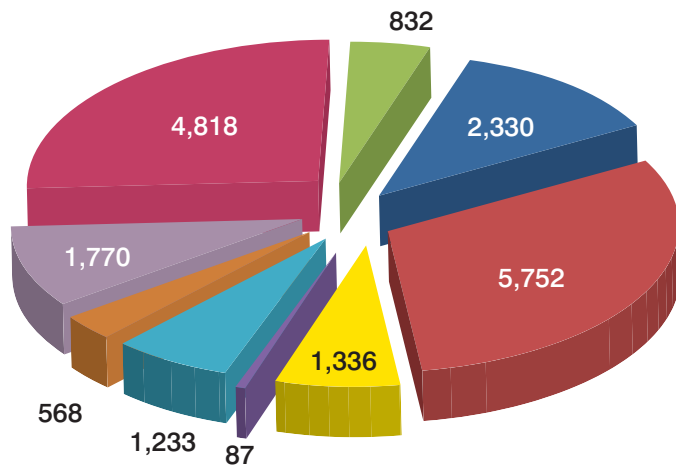

NPC Surveys 2016

- NPC Homework Survey for Children
- NPC Homework Survey for Parents
- NPC Homework Survey for Teachers and Principals
- Special Interest Group Review
- Walk in My Shoes
- Science Foundation Ireland Survey
- After School Care: Parents' views and needs
- School Uniform costs
- Tell us about your child's Rural or Island school