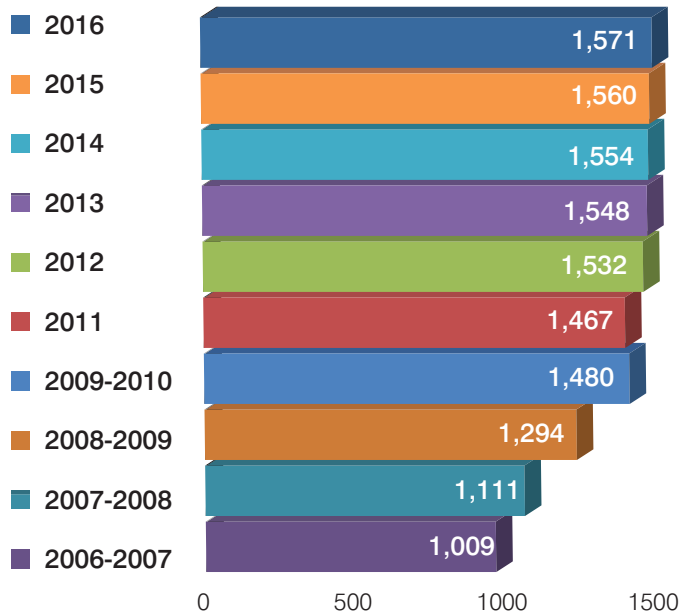

PEOPLE ATTENDED
NPC TRAINING EVENTS

IN **520**
SESSIONS AROUND
THE COUNTRY

Membership

NPC Membership from 2006-2016

Supporting Parents
Supporting Children

National Parents Council Primary (NPC) 2016 Our Year in Review